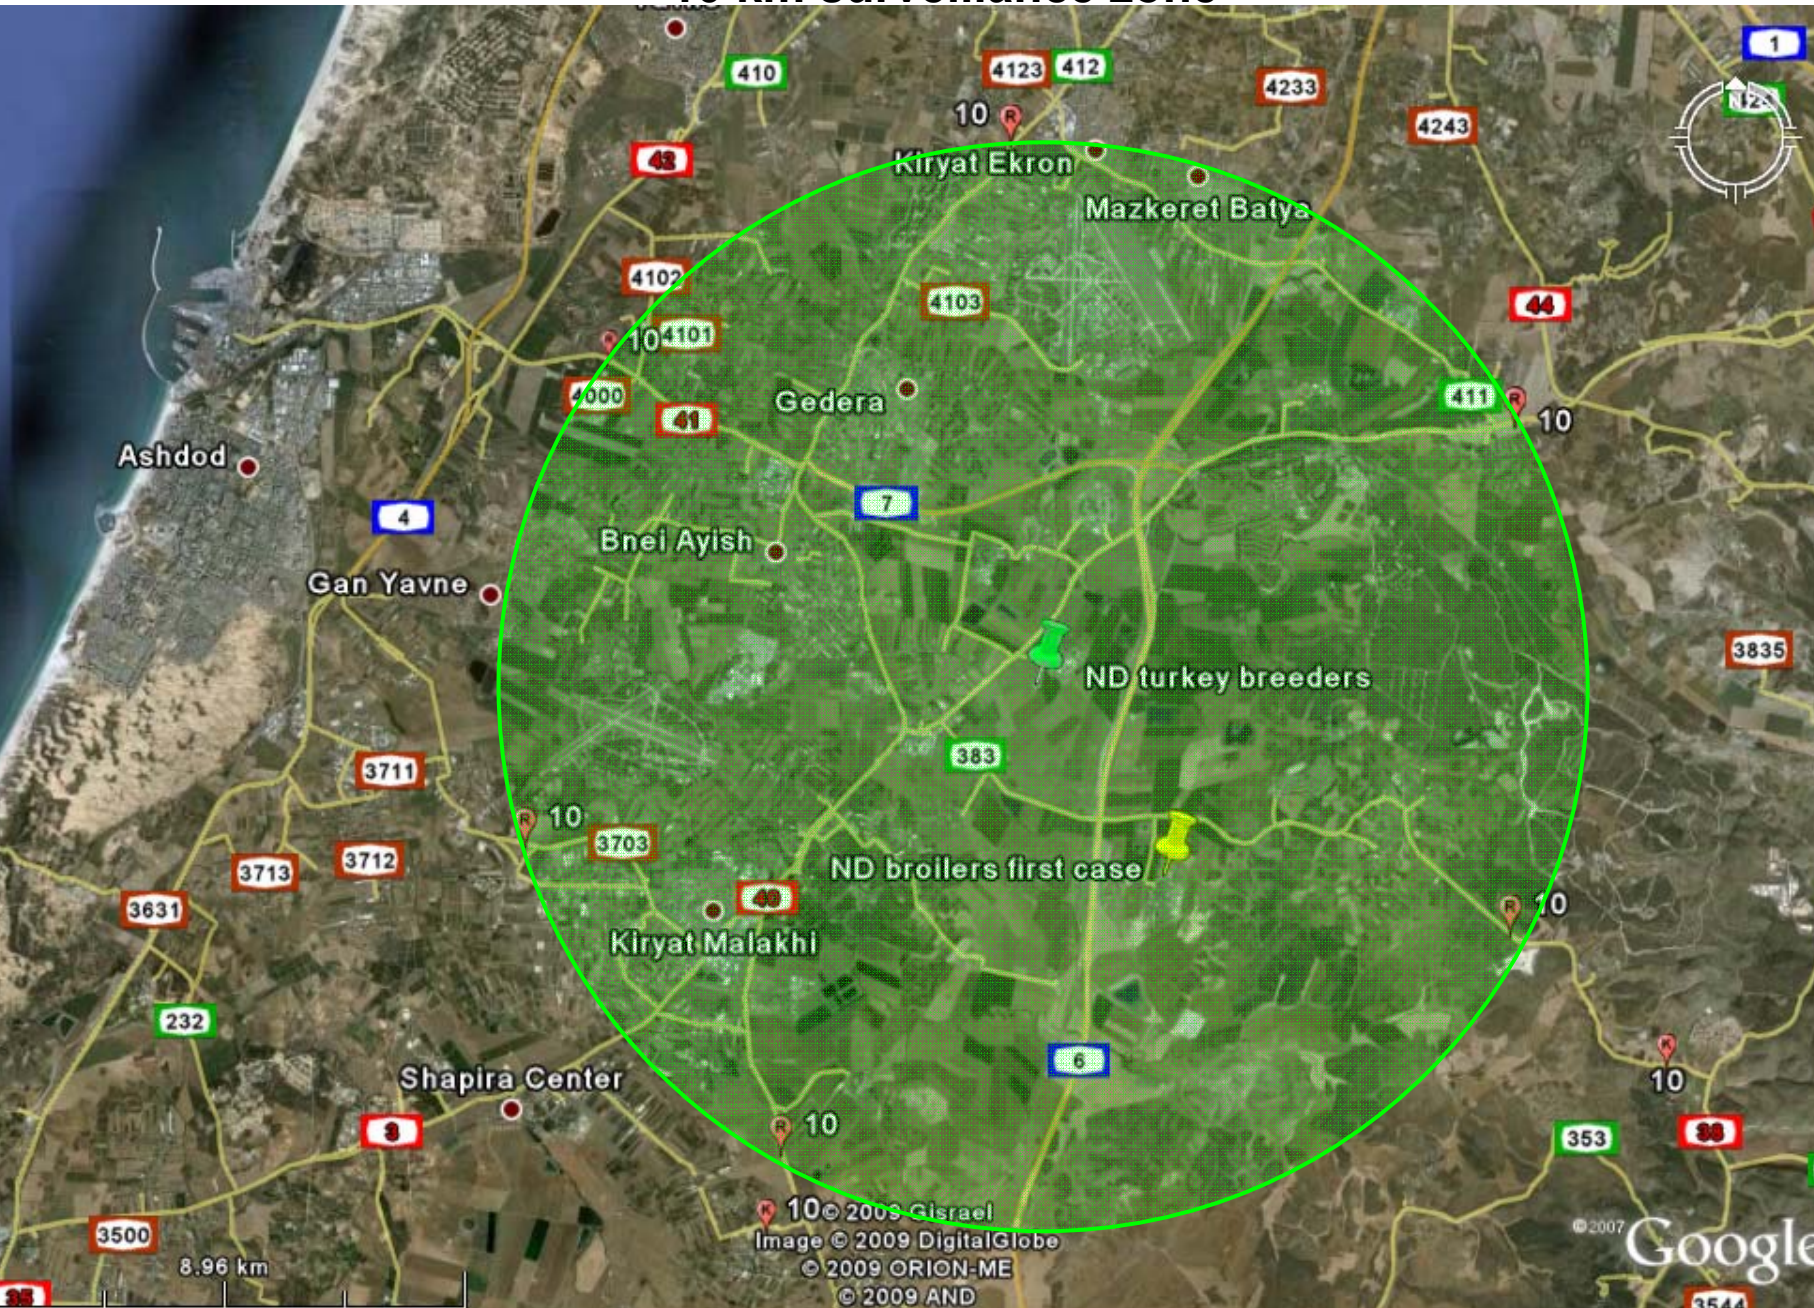

Location of 10 km surveillance zone

Kfar Menachem

View of NDV infected broiler farm, north of Kibbutz Kfar Menahem

Newcastle outbreak

Kfar Menahem

6

839 m

© 2009 Cnes/Spot Image

South east close up of 10 km surveillance zone

South west close up of 10 km surveillance zone

Revadim

View of NDV infected breeder turkeys farm, south west of Kibbutz Revadim

3

Revadim

ND turkey breeders

350 m

© 2009 Gisrael
© 2009 Cnes/Spot Image
© 2009 ORION-ME
© 2009 AND

©2007 Google

10 km surveillance zone

North west close up of 10 km surveillance zone

North east close up of 10 km surveillance zone

South east close up of 10 km surveillance zone

South west close up of 10 km surveillance zone

Surveillance zones of the two outbreaks

LIST OF VILLAGES IN 10 KM SURVEILLANCE ZONE

AGUR
AHVA
AL'AZI
ARUGOT
ASERET
AVIGDOR
BE'ER TUVYA
BEIT EL'AZARI
BEIT HILKIYA
BENEI RE'EM
BITSARON
BNAYA
BNEI AYISH
GAN YAVNE
GEDERA
GEFEN
HAFETS HAIM
HATSAV
HATSOR ASHDOD
HULDA