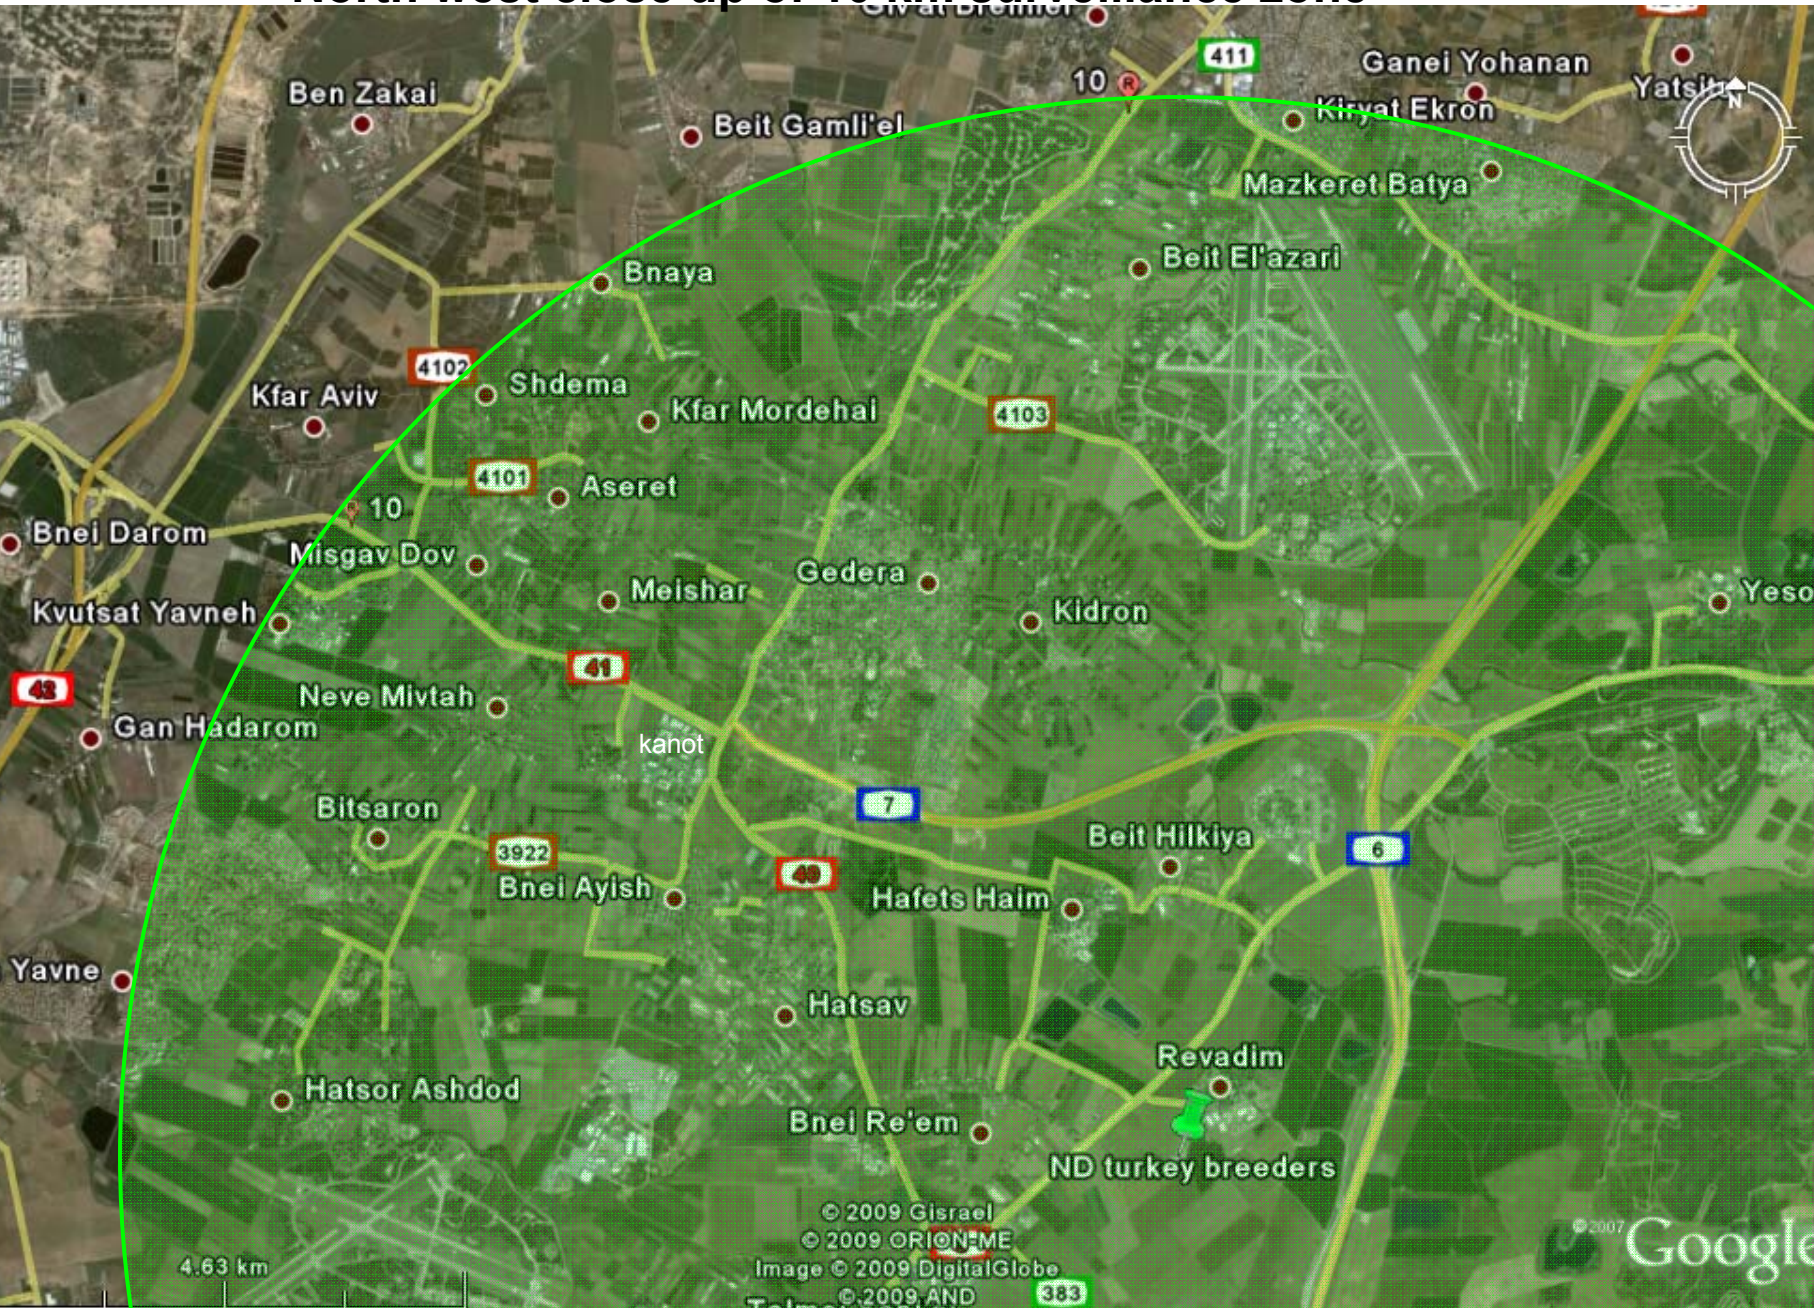

Location of 10 km surveillance zone

Kfar Menachem

View of NDV infected broiler farm, north of Kibbutz Kfar Menahem

Newcastle outbreak

Kfar Menahem

6

839 m

© 2009 Cnes/Spot Image

South east close up of 10 km surveillance zone

South west close up of 10 km surveillance zone

Revadim

View of NDV infected breeder turkeys farm, south west of Kibbutz Revadim

3

Revadim

ND turkey breeders

350 m

© 2009 Gisrael
© 2009 Cnes/Spot Image
© 2009 ORION-ME
© 2009 AND

©2007 Google

10 km surveillance zone

North west close up of 10 km surveillance zone

North east close up of 10 km surveillance zone

South east close up of 10 km surveillance zone

South west close up of 10 km surveillance zone

Surveillance zones of the two outbreaks

LIST OF VILLAGES IN 10 KM SURVEILLANCE ZONE

AGUR
AHVA
AL'AZI
ARUGOT
ASERET
AVIGDOR
BE'ER TUVYA
BEIT EL'AZARI
BEIT HILKIYA
BENEI RE'EM
BITSARON
BNAYA
BNEI AYISH
GAN YAVNE
GEDERA
GEFEN
HAFETS HAIM
HATSAV
HATSOR ASHDOD
HULDA