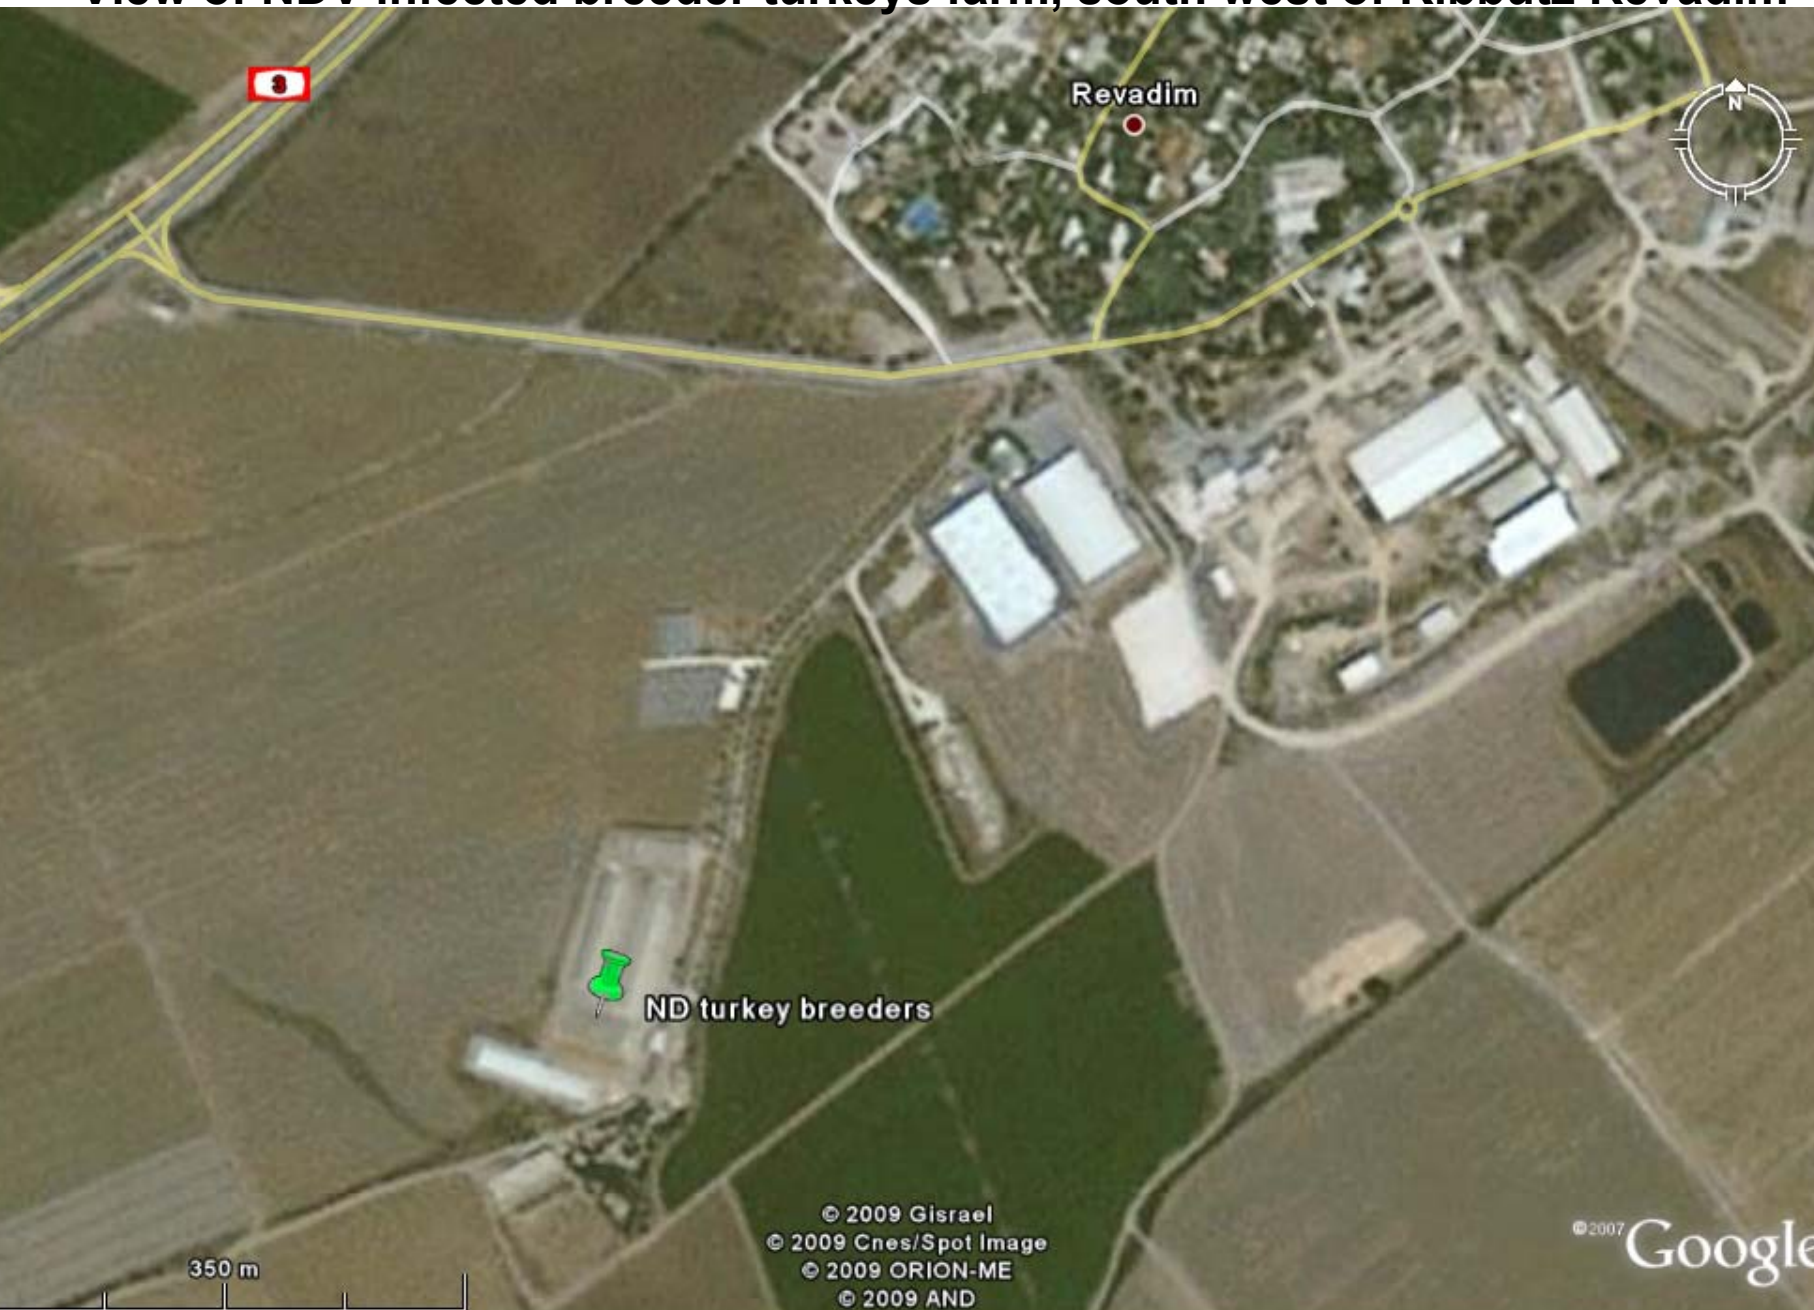

Location of 10 km surveillance zone

Kfar Menachem

View of NDV infected broiler farm, north of Kibbutz Kfar Menahem

Newcastle outbreak

Kfar Menahem

6

839 m

© 2009 Cnes/Spot Image

South east close up of 10 km surveillance zone

South west close up of 10 km surveillance zone

Revadim

View of NDV infected breeder turkeys farm, south west of Kibbutz Revadim

3

Revadim

ND turkey breeders

350 m