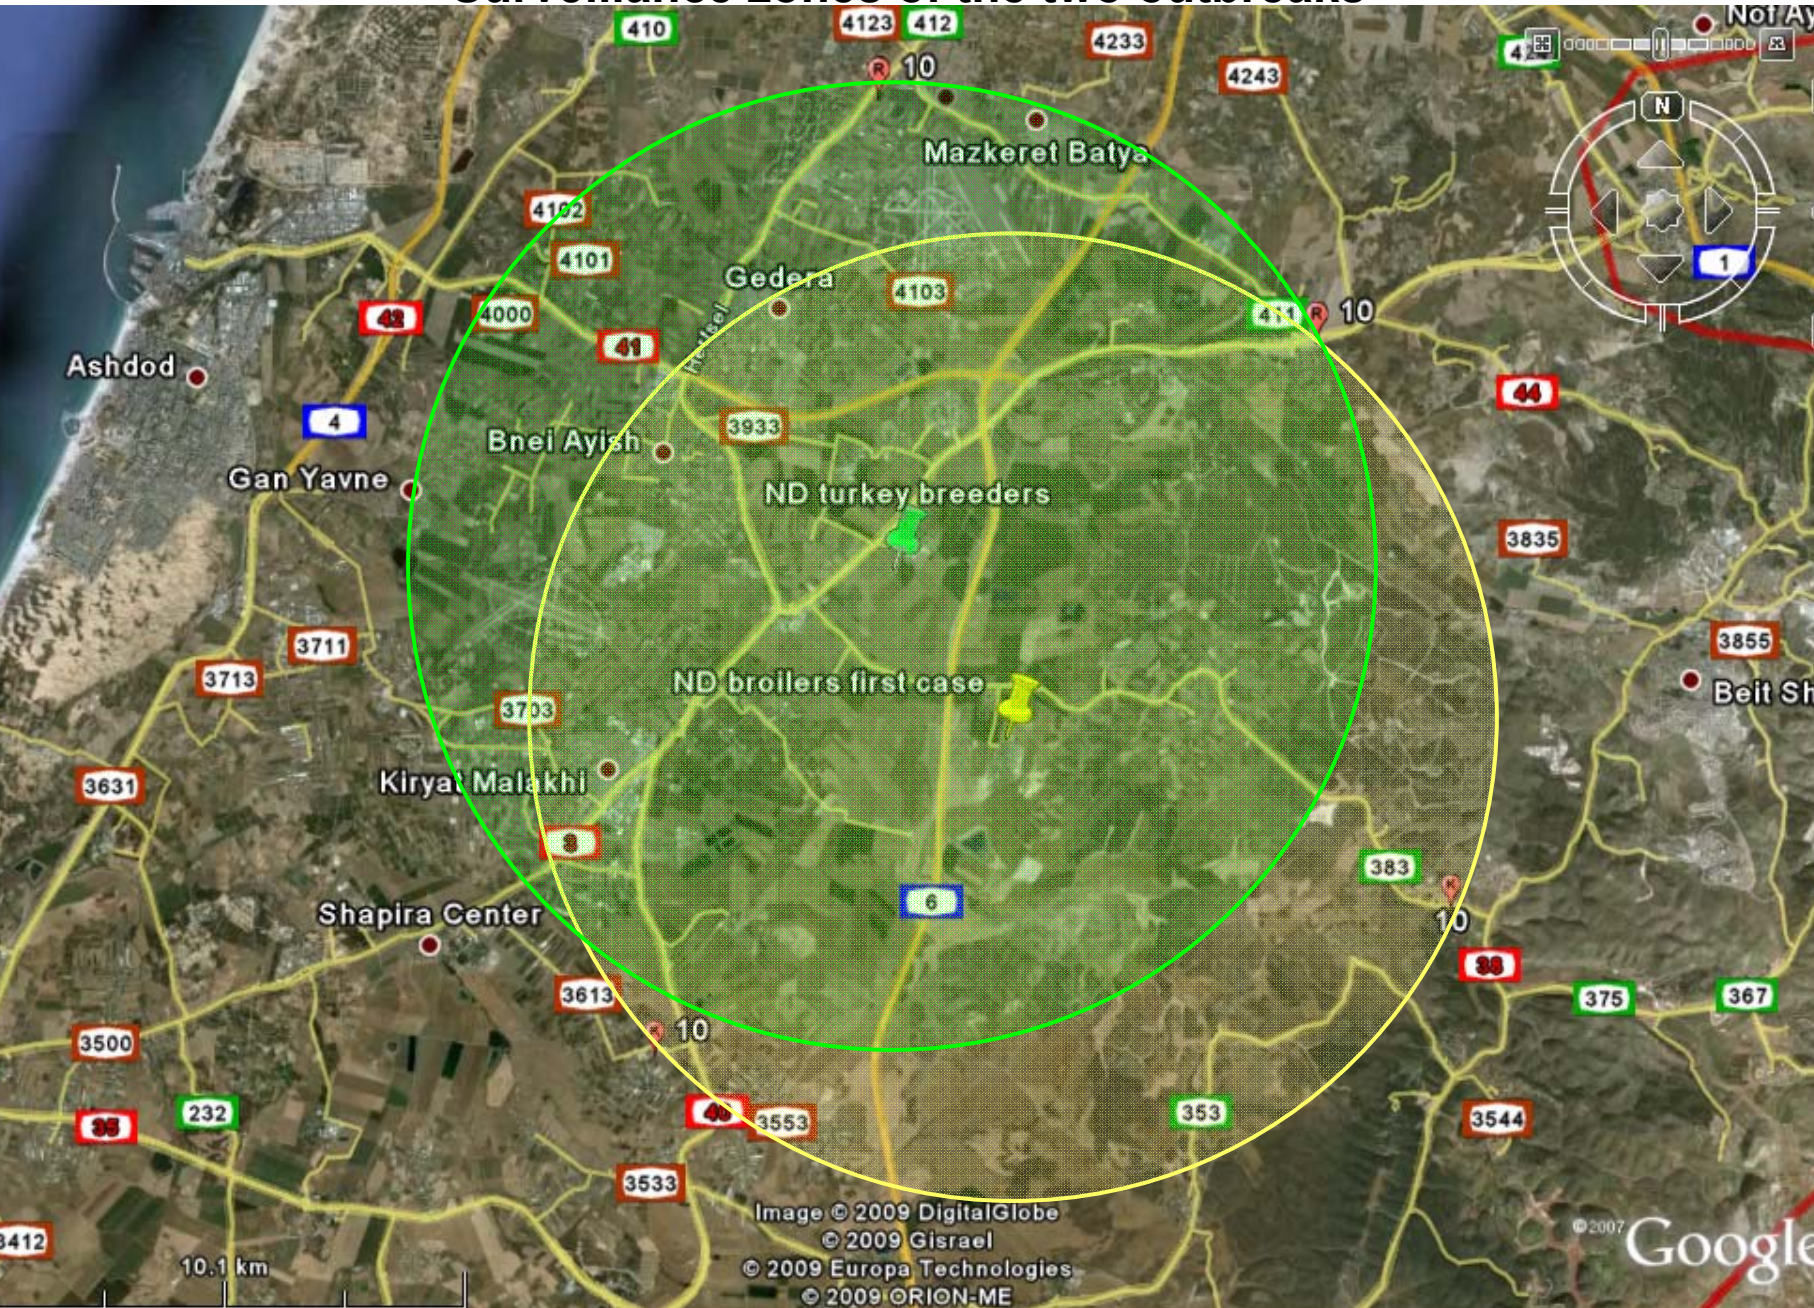

Location of 10 km surveillance zone

Kfar Menachem

View of NDV infected broiler farm, north of Kibbutz Kfar Menahem

Newcastle outbreak

Kfar Menahem

6

839 m

© 2009 Cnes/Spot Image

South east close up of 10 km surveillance zone

South west close up of 10 km surveillance zone

Revadim

View of NDV infected breeder turkeys farm, south west of Kibbutz Revadim

3

Revadim

ND turkey breeders

350 m

© 2009 Gisrael
© 2009 Cnes/Spot Image
© 2009 ORION-ME
© 2009 AND

©2007 Google

10 km surveillance zone

North west close up of 10 km surveillance zone

North east close up of 10 km surveillance zone

South east close up of 10 km surveillance zone

South west close up of 10 km surveillance zone

Surveillance zones of the two outbreaks

LIST OF VILLAGES IN 10 KM SURVEILLANCE ZONE

AGUR
AHVA
AL'AZI
ARUGOT
ASERET
AVIGDOR
BE'ER TUVYA
BEIT EL'AZARI
BEIT HILKIYA
BENEI RE'EM
BITSARON
BNAYA
BNEI AYISH
GAN YAVNE
GEDERA
GEFEN
HAFETS HAIM
HATSAV
HATSOR ASHDOD
HULDA