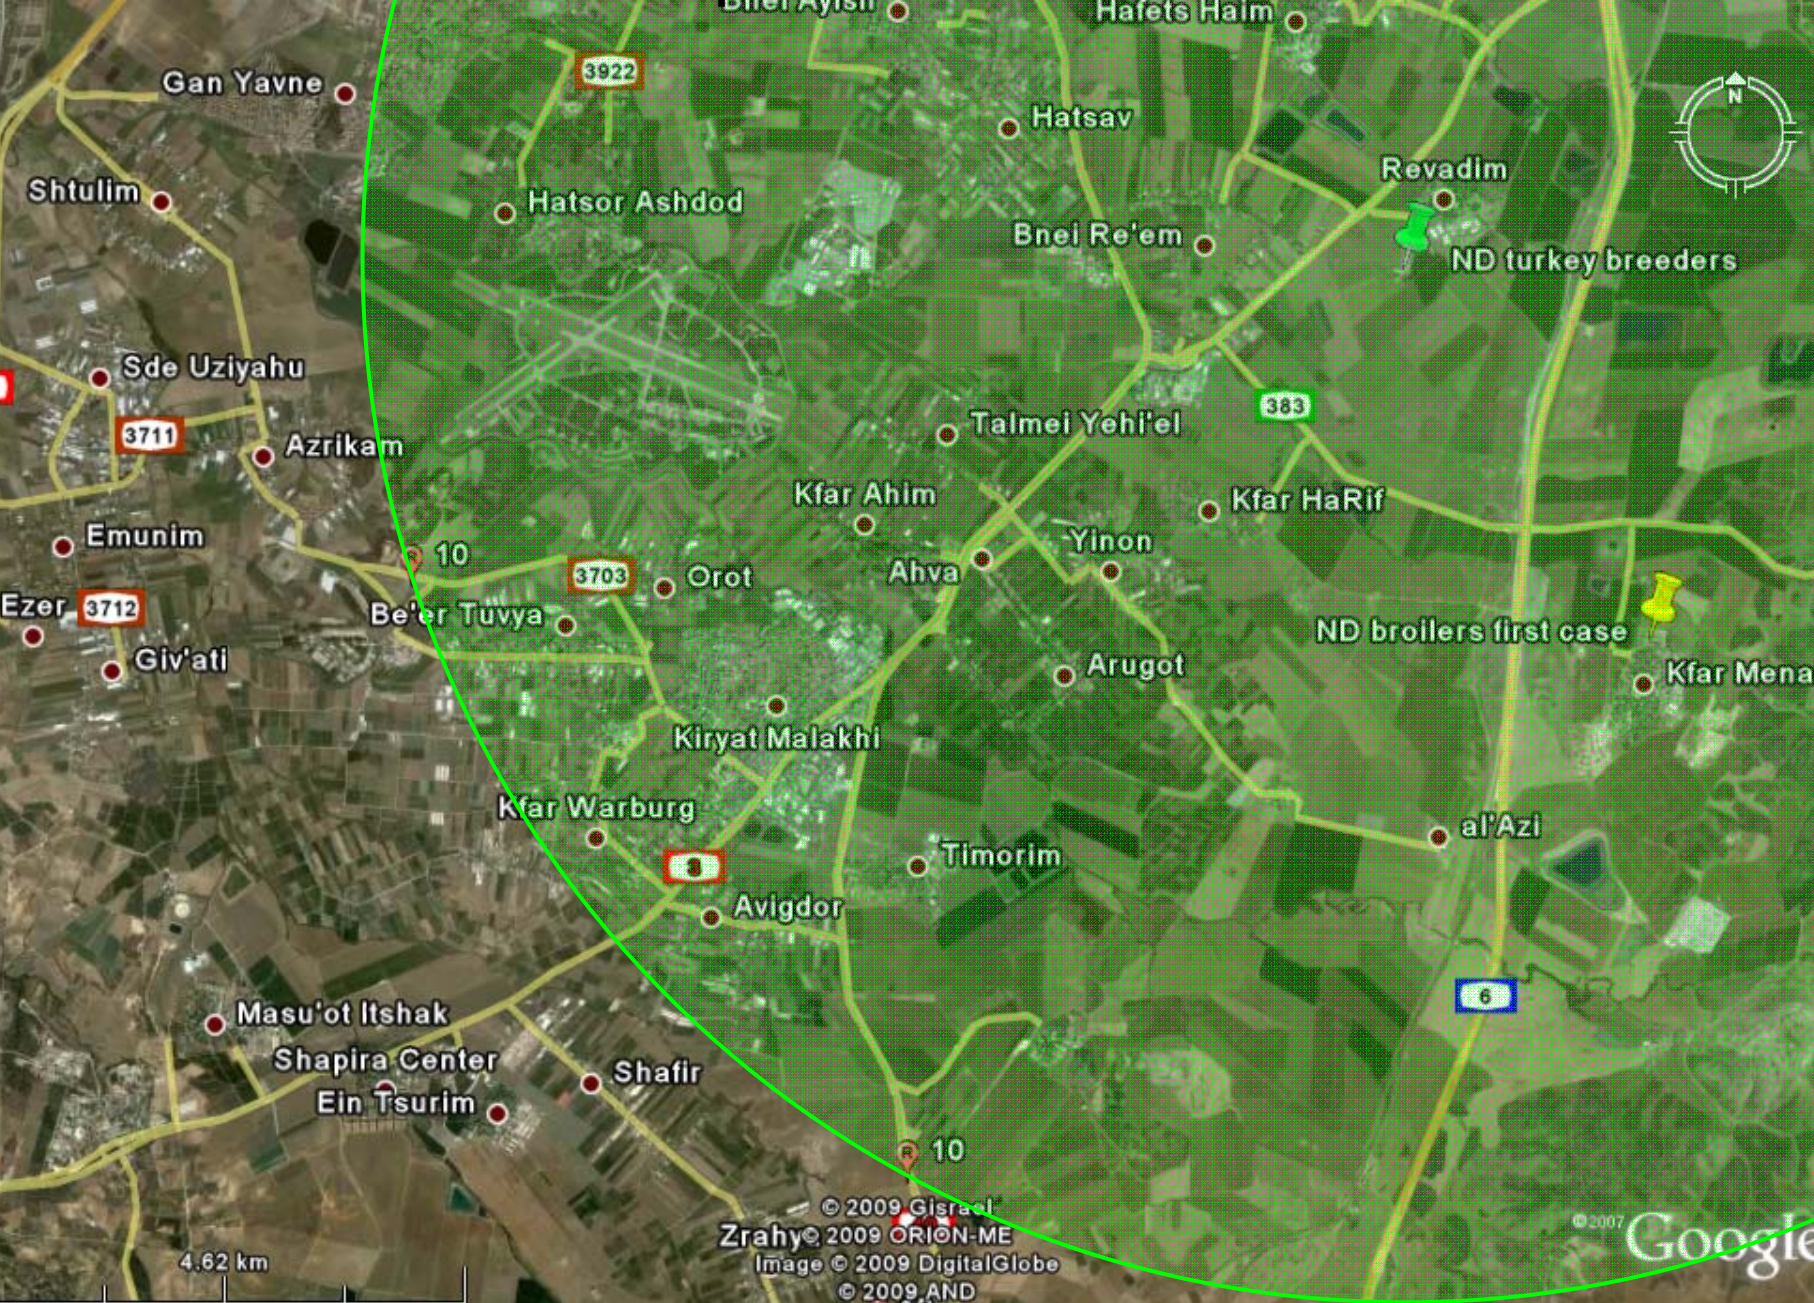

Location of 10 km surveillance zone

Kfar Menachem

View of NDV infected broiler farm, north of Kibbutz Kfar Menahem

Newcastle outbreak

Kfar Menahem

6

839 m

© 2009 Cnes/Spot Image

South east close up of 10 km surveillance zone

South west close up of 10 km surveillance zone

Revadim

View of NDV infected breeder turkeys farm, south west of Kibbutz Revadim

3

Revadim

ND turkey breeders

350 m

© 2009 Gisrael
© 2009 Cnes/Spot Image
© 2009 ORION-ME
© 2009 AND

©2007 Google

10 km surveillance zone

North west close up of 10 km surveillance zone

North east close up of 10 km surveillance zone

South east close up of 10 km surveillance zone

South west close up of 10 km surveillance zone

Surveillance zones of the two outbreaks

LIST OF VILLAGES IN 10 KM SURVEILLANCE ZONE

AGUR
AHVA
AL'AZI
ARUGOT
ASERET
AVIGDOR
BE'ER TUVYA
BEIT EL'AZARI
BEIT HILKIYA
BENEI RE'EM
BITSARON
BNAYA
BNEI AYISH
GAN YAVNE
GEDERA
GEFEN
HAFETS HAIM
HATSAV
HATSOR ASHDOD
HULDA