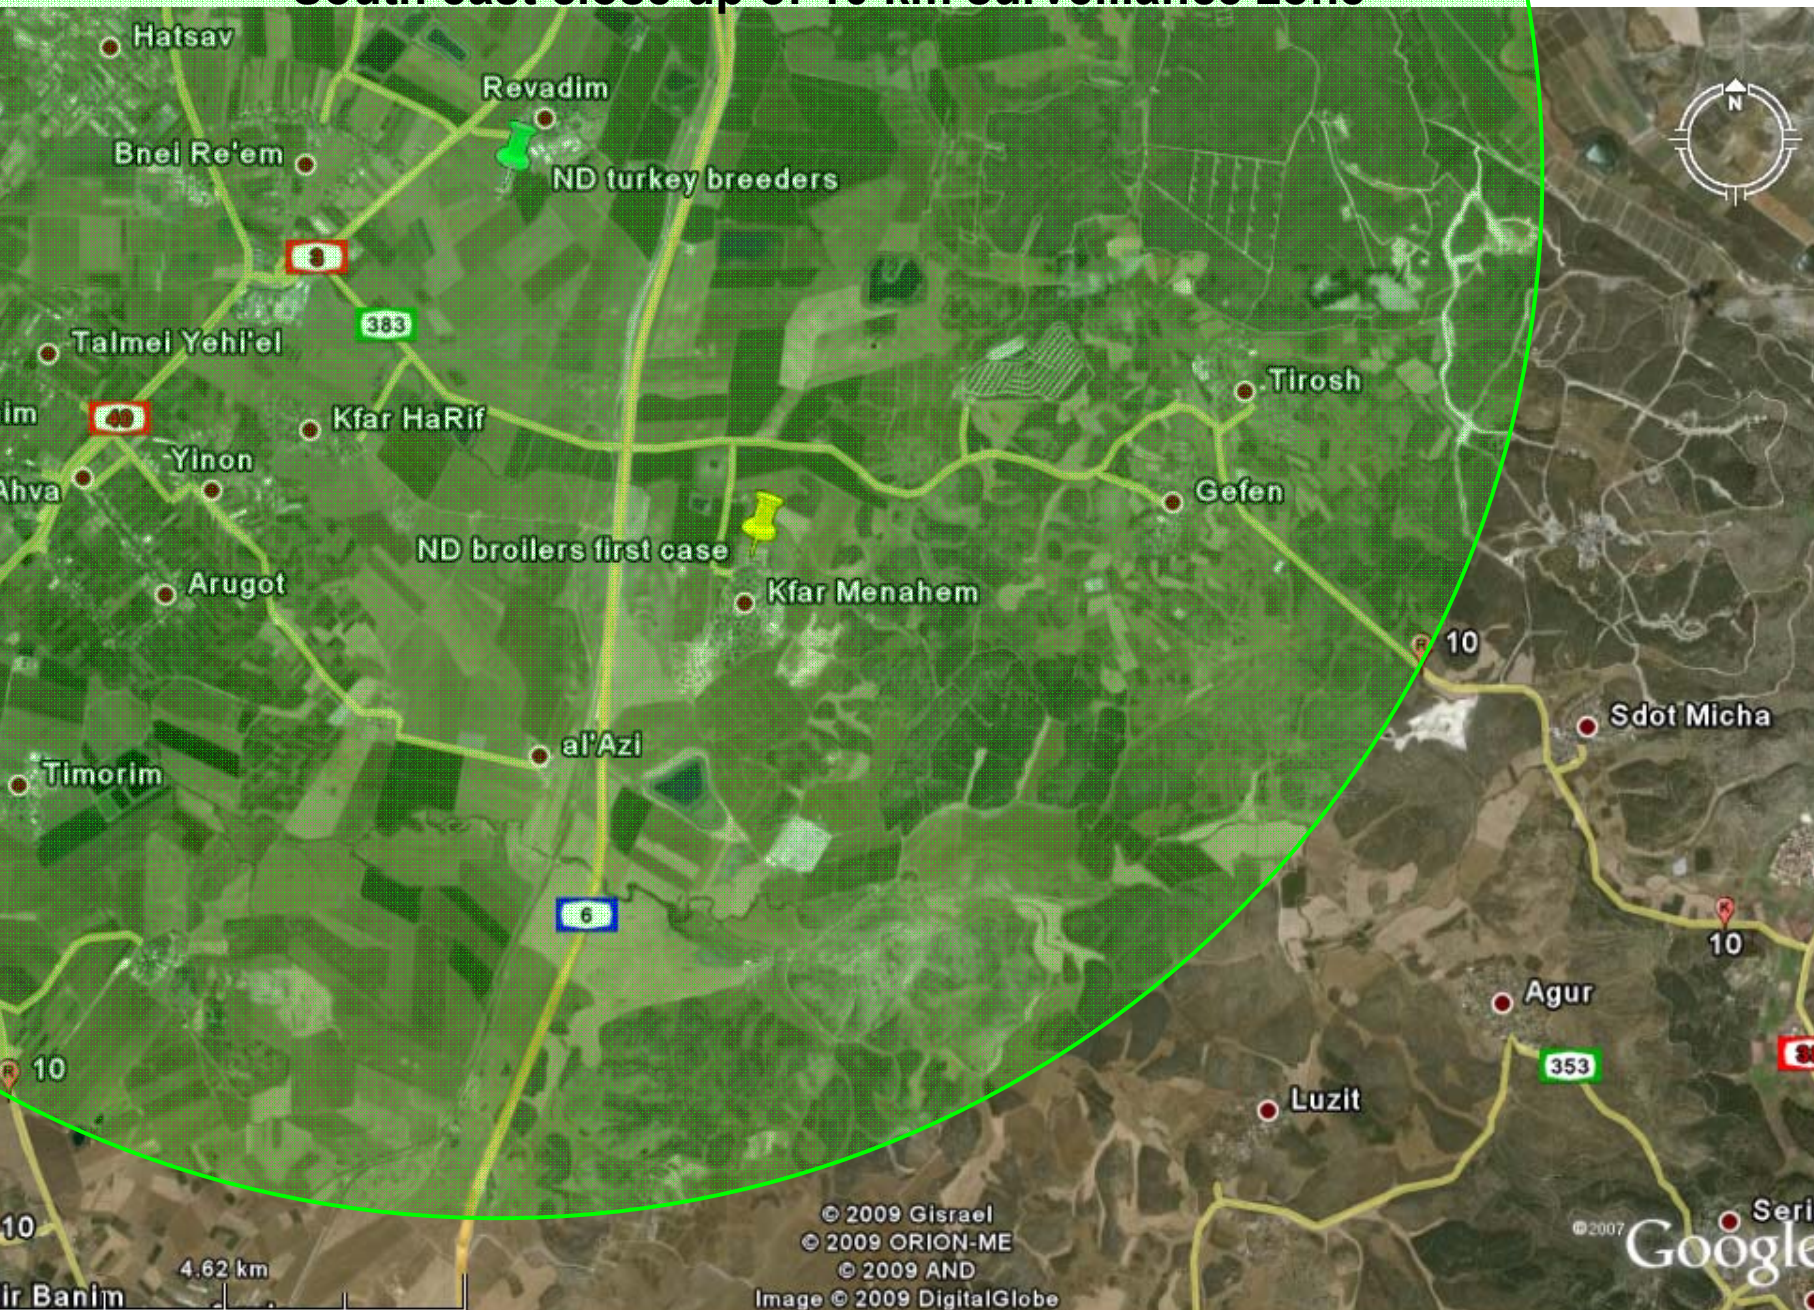

Location of 10 km surveillance zone

Kfar Menachem

View of NDV infected broiler farm, north of Kibbutz Kfar Menahem

Newcastle outbreak

Kfar Menahem

6

839 m

© 2009 Cnes/Spot Image

South east close up of 10 km surveillance zone

South west close up of 10 km surveillance zone

Revadim

View of NDV infected breeder turkeys farm, south west of Kibbutz Revadim

3

Revadim

ND turkey breeders

350 m

© 2009 Gisrael
© 2009 Cnes/Spot Image
© 2009 ORION-ME
© 2009 AND

©2007 Google

10 km surveillance zone

North west close up of 10 km surveillance zone

North east close up of 10 km surveillance zone

South east close up of 10 km surveillance zone

South west close up of 10 km surveillance zone

Surveillance zones of the two outbreaks

LIST OF VILLAGES IN 10 KM SURVEILLANCE ZONE

AGUR
AHVA
AL'AZI
ARUGOT
ASERET
AVIGDOR
BE'ER TUVYA
BEIT EL'AZARI
BEIT HILKIYA
BENEI RE'EM
BITSARON
BNAYA
BNEI AYISH
GAN YAVNE
GEDERA
GEFEN
HAFETS HAIM
HATSAV
HATSOR ASHDOD
HULDA