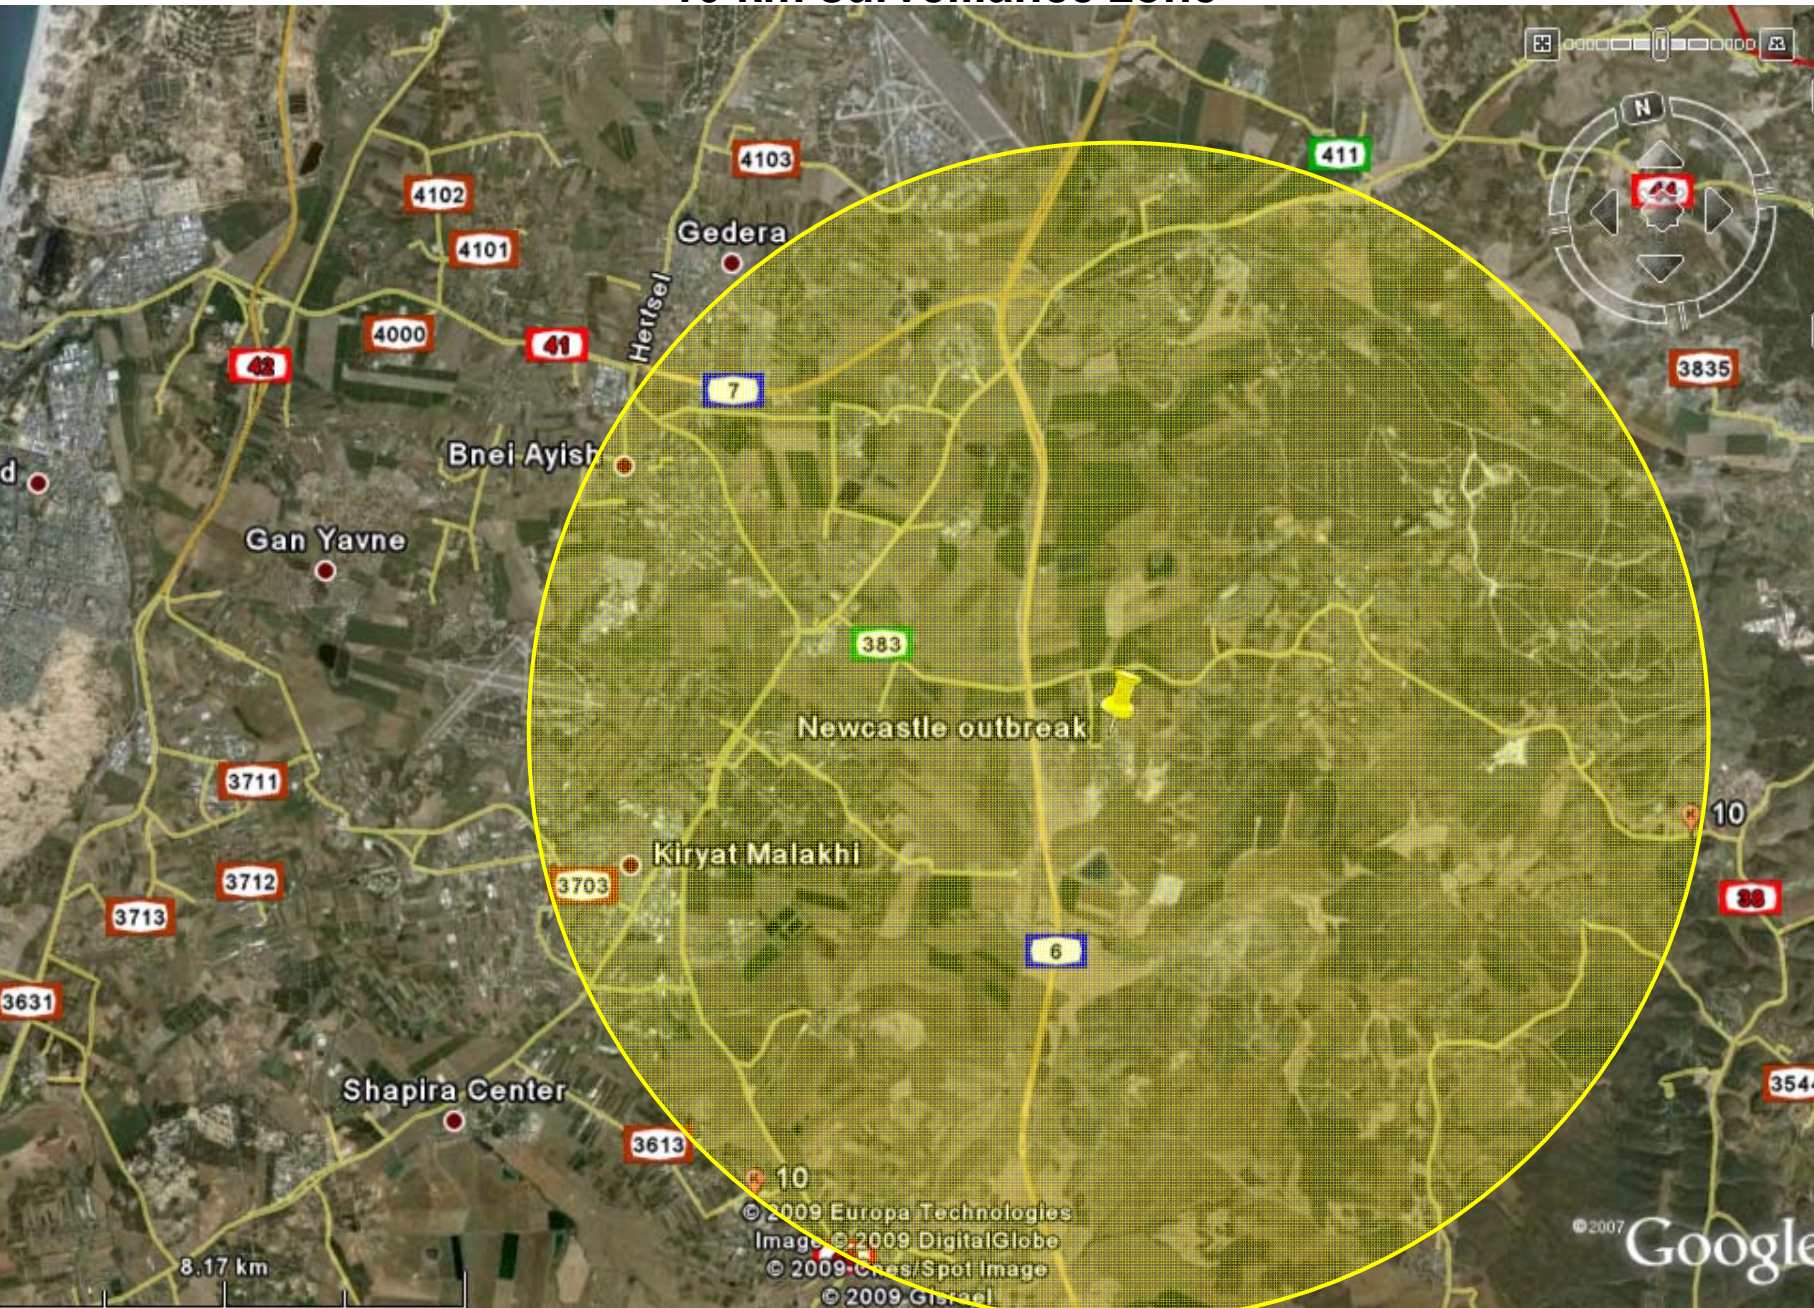

Location of 10 km surveillance zone

Kfar Menachem

View of NDV infected broiler farm, north of Kibbutz Kfar Menahem

Newcastle outbreak

Kfar Menahem

6

839 m

© 2009 Cnes/Spot Image

© 2009 AND

© 2009 ORION-ME

© 2009 Gisrael

© 2007

Google

10 km surveillance zone

North west close up of 10 km surveillance zone

North east close up of 10 km surveillance zone

South east close up of 10 km surveillance zone

South west close up of 10 km surveillance zone

Revadim

View of NDV infected breeder turkeys farm, south west of Kibbutz Revadim

3

Revadim

ND turkey breeders

350 m