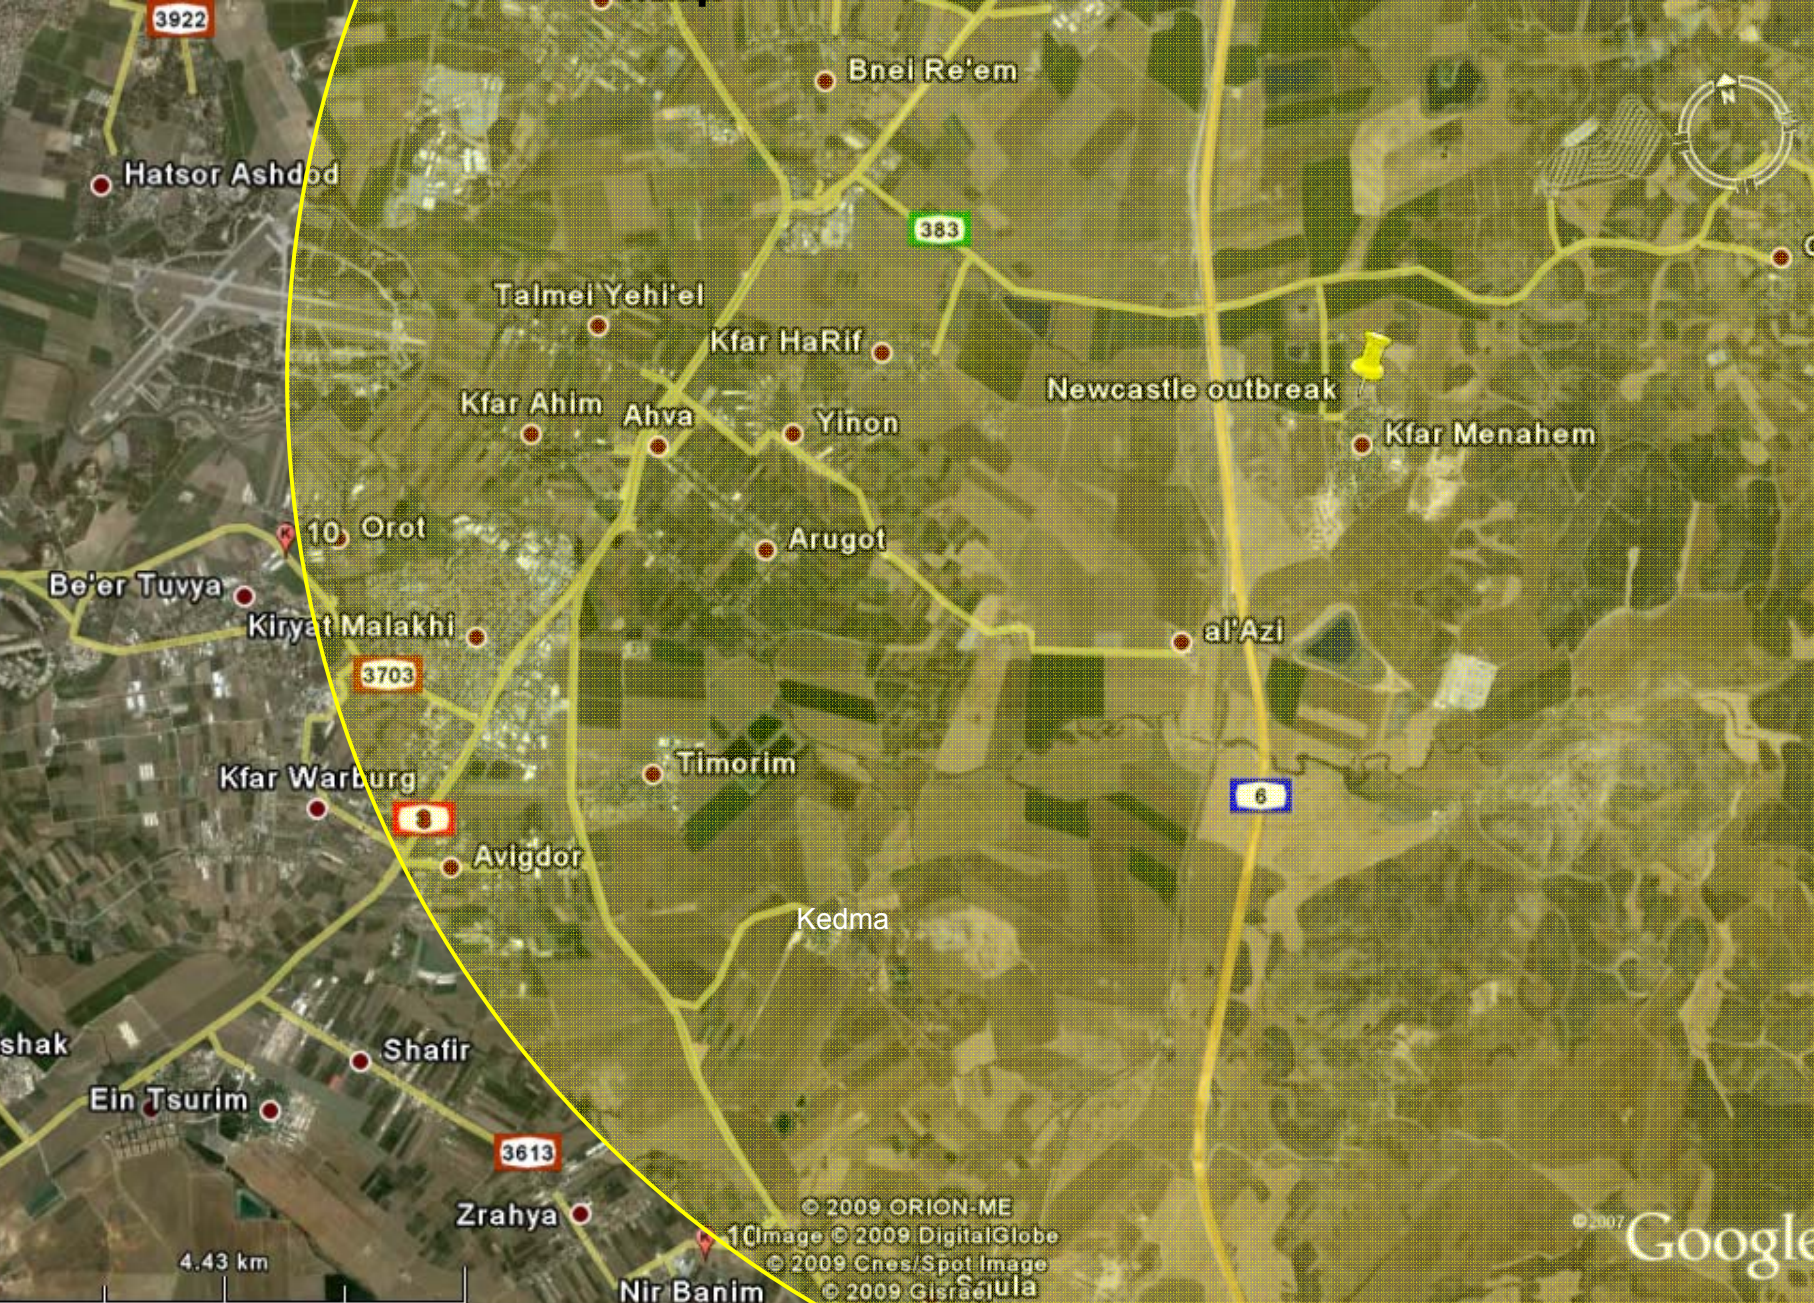

Location of 10 km surveillance zone

Kfar Menachem

View of NDV infected broiler farm, north of Kibbutz Kfar Menahem

Newcastle outbreak

Kfar Menahem

6

839 m

© 2009 Cnes/Spot Image

© 2009 AND

© 2009 ORION-ME

© 2009 Gisrael

© 2007

Google

10 km surveillance zone

North west close up of 10 km surveillance zone

North east close up of 10 km surveillance zone

South east close up of 10 km surveillance zone

South west close up of 10 km surveillance zone

Revadim

View of NDV infected breeder turkeys farm, south west of Kibbutz Revadim

3

Revadim

ND turkey breeders

350 m

South west close up of 10 km surveillance zone

Surveillance zones of the two outbreaks

LIST OF VILLAGES IN 10 KM SURVEILLANCE ZONE

AGUR
AHVA
AL'AZI
ARUGOT
ASERET
AVIGDOR
BE'ER TUVYA
BEIT EL'AZARI
BEIT HILKIYA
BENEI RE'EM
BITSARON
BNAYA
BNEI AYISH
GAN YAVNE
GEDERA
GEFEN
HAFETS HAIM
HATSAV
HATSOR ASHDOD
HULDA