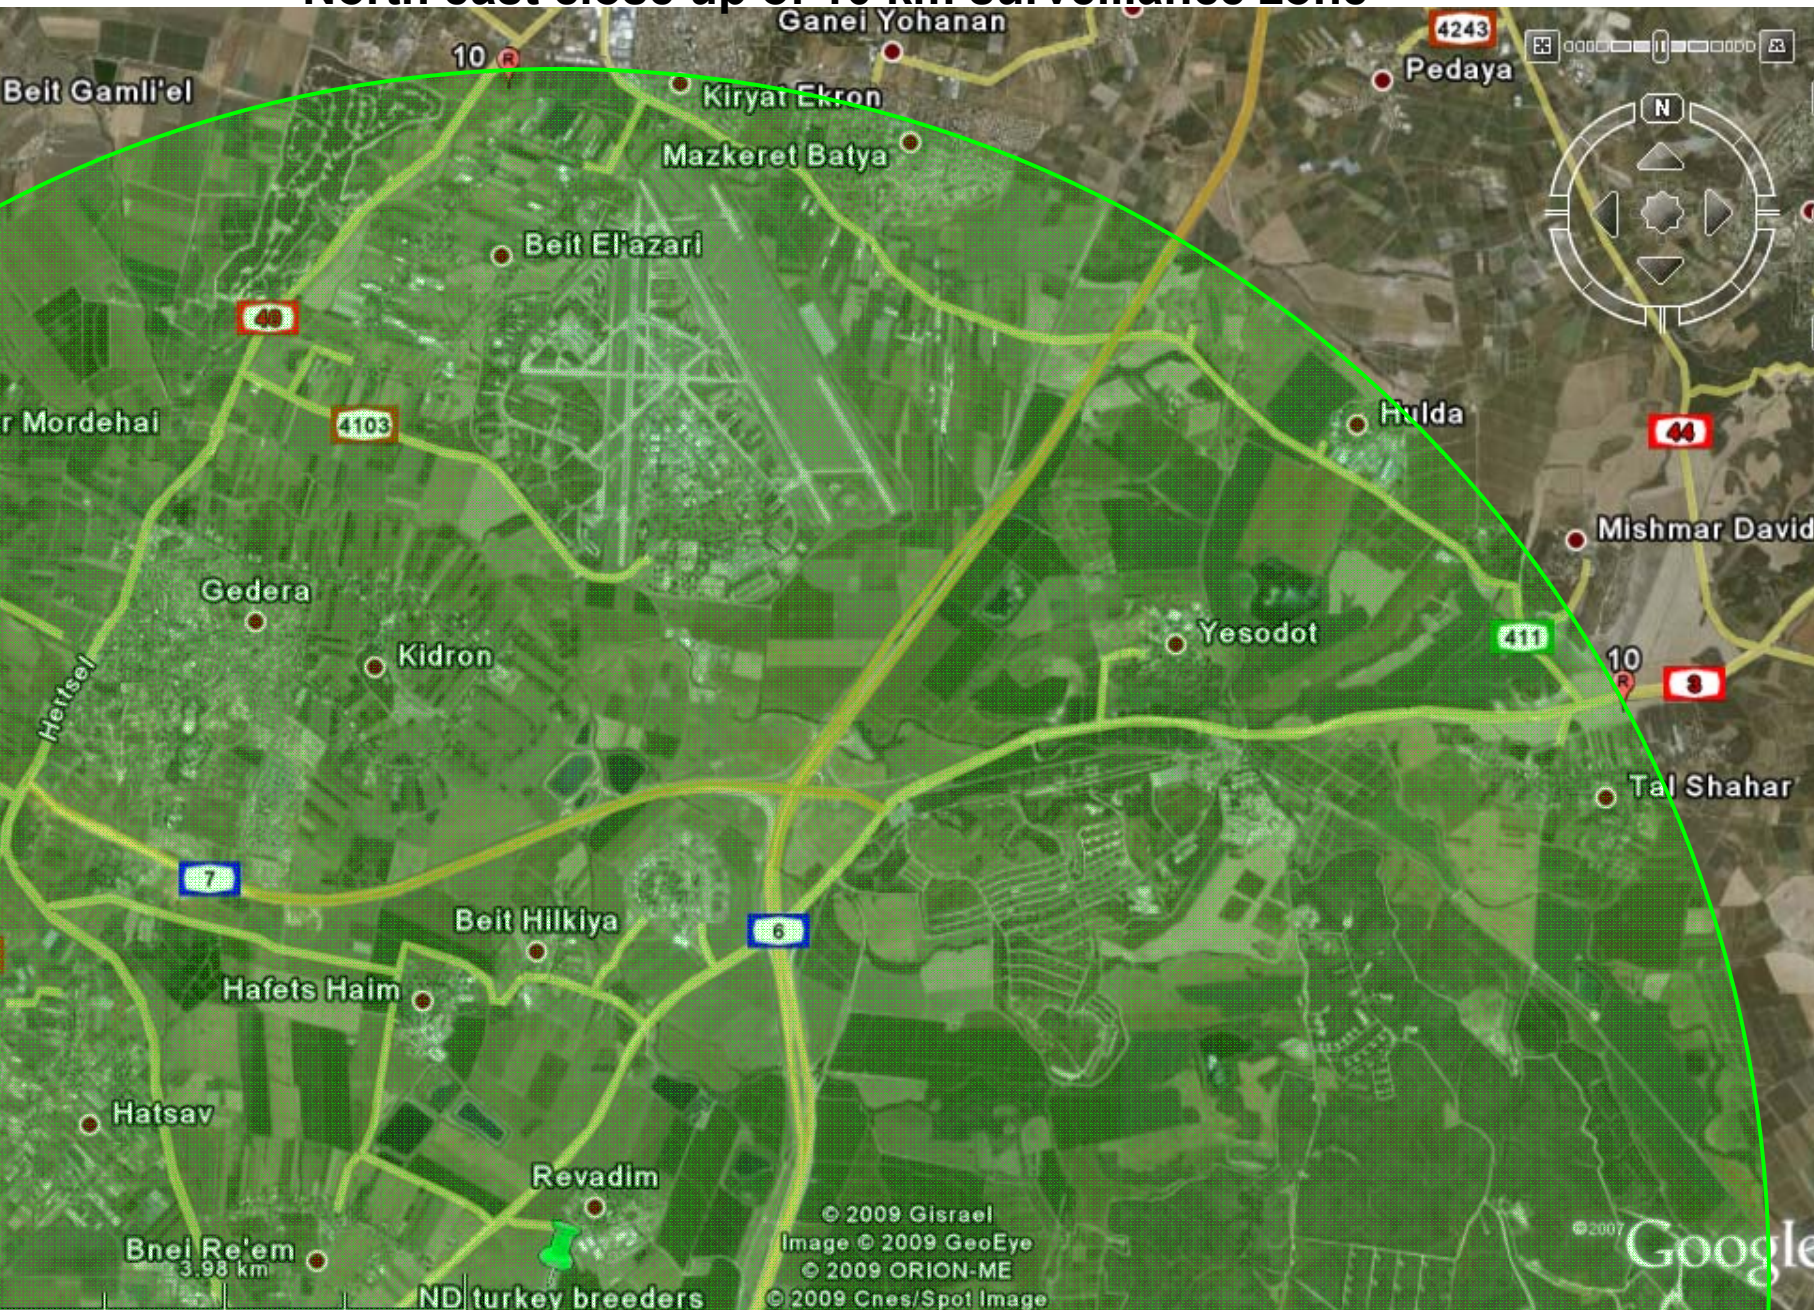

Location of 10 km surveillance zone

Kfar Menachem

View of NDV infected broiler farm, north of Kibbutz Kfar Menahem

Newcastle outbreak

Kfar Menahem

6

839 m

© 2009 Cnes/Spot Image

South east close up of 10 km surveillance zone

South west close up of 10 km surveillance zone

Revadim

View of NDV infected breeder turkeys farm, south west of Kibbutz Revadim

3

Revadim

ND turkey breeders

350 m

© 2009 Gisrael
© 2009 Cnes/Spot Image
© 2009 ORION-ME
© 2009 AND

©2007 Google

10 km surveillance zone

North west close up of 10 km surveillance zone

North east close up of 10 km surveillance zone

South east close up of 10 km surveillance zone

South west close up of 10 km surveillance zone

Surveillance zones of the two outbreaks

LIST OF VILLAGES IN 10 KM SURVEILLANCE ZONE

AGUR
AHVA
AL'AZI
ARUGOT
ASERET
AVIGDOR
BE'ER TUVYA
BEIT EL'AZARI
BEIT HILKIYA
BENEI RE'EM
BITSARON
BNAYA
BNEI AYISH
GAN YAVNE
GEDERA
GEFEN
HAFETS HAIM
HATSAV
HATSOR ASHDOD
HULDA