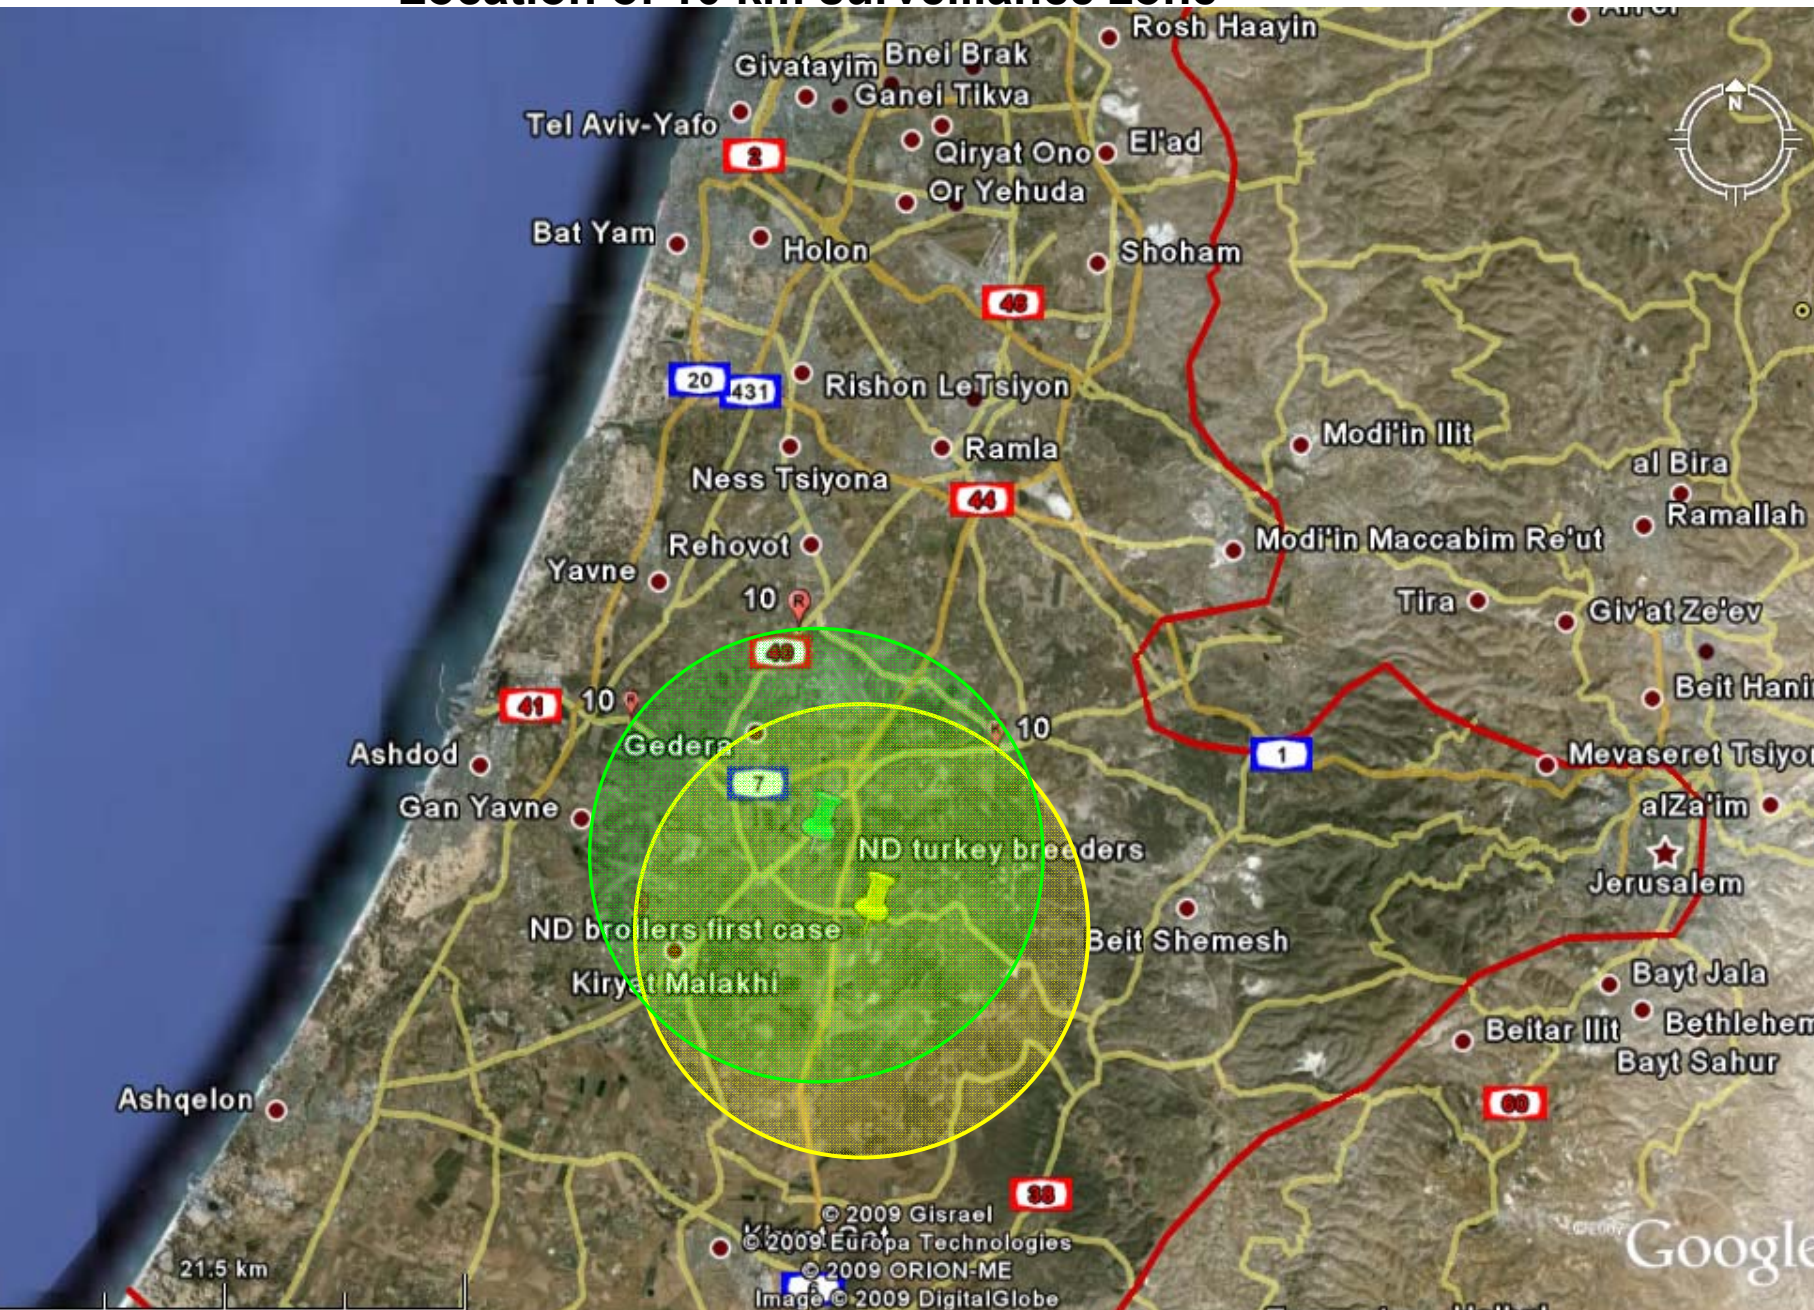

Tel Aviv-Yafo

Holon

Rishon LeTsiyon

Ashdod

ND broilers first case

Petah Tikva

West Bank

ND turkey breeders

Location of 10 km surveillance zone

Kfar Menachem

View of NDV infected broiler farm, north of Kibbutz Kfar Menahem

Newcastle outbreak

Kfar Menahem

6

839 m

© 2009 Cnes/Spot Image

South east close up of 10 km surveillance zone

South west close up of 10 km surveillance zone

Revadim

View of NDV infected breeder turkeys farm, south west of Kibbutz Revadim

3

Revadim

ND turkey breeders

350 m